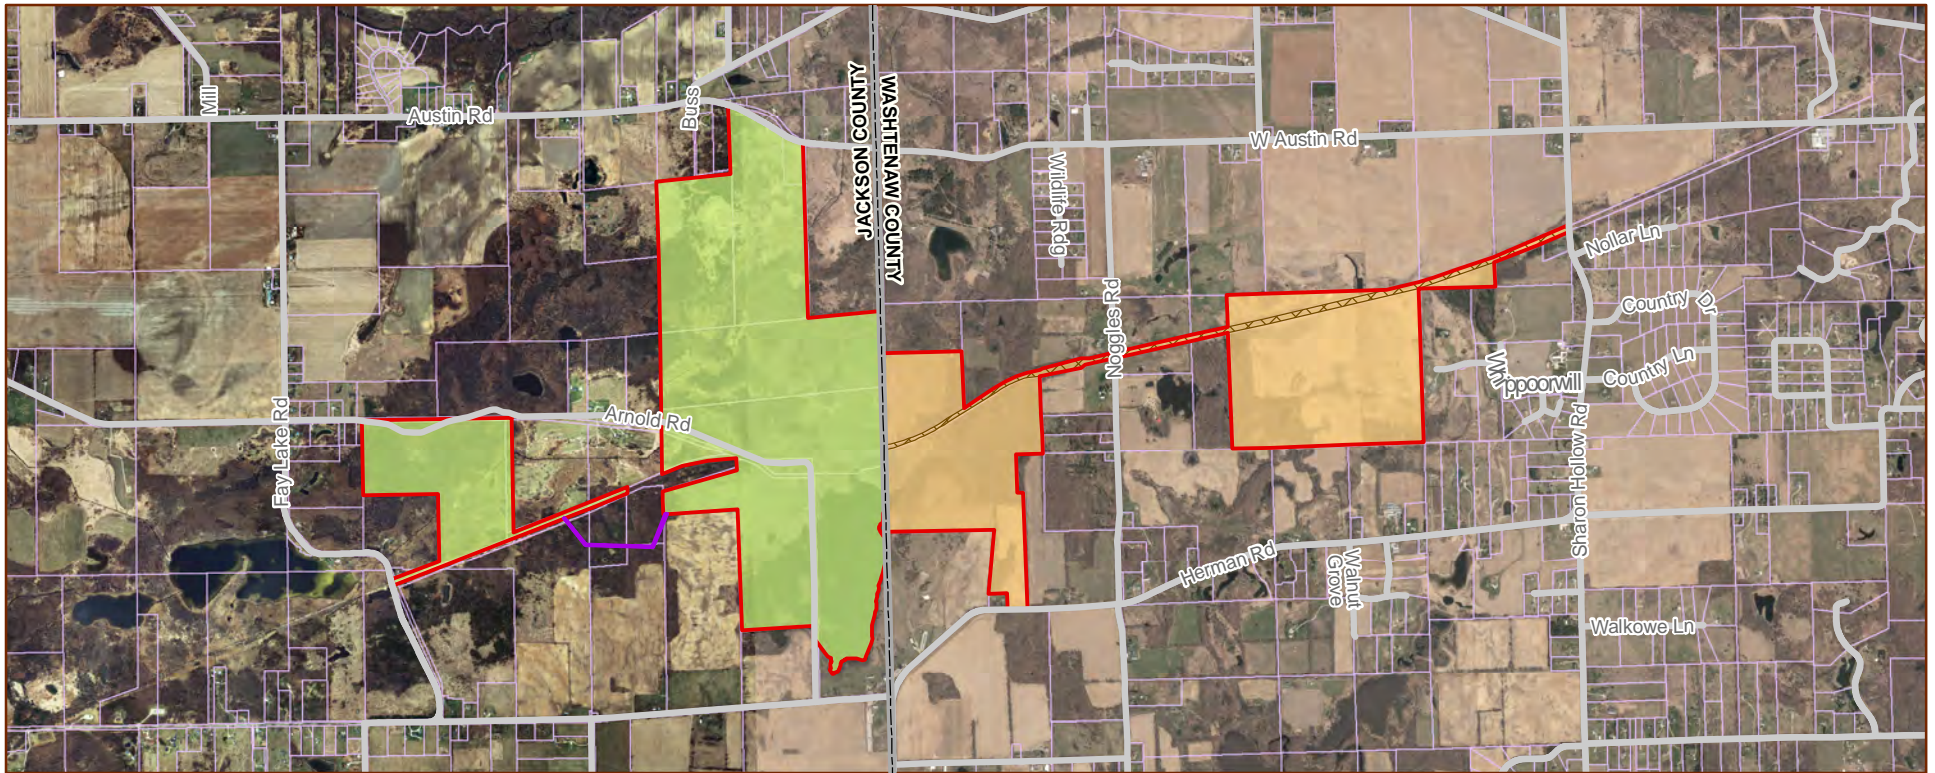

STATE OF MICHIGAN - DEPARTMENT OF NATURAL RESOURCES
Watkins Lake State Park & County Preserve
 Land Ownership

Legend

Watkins Lake Boundary

- Park Boundary
- Trail Easement Connection*

*Trail easement location is approximate

Watkins Lake Ownership and Funding

- Watkins Lake State Park (MDNR)
- Watkins Lake County Preserve (WCPARC)**
- Former Rail Corridor (Wash. Co.)

Other Map Features

- Other Map Features
- Parcels

**Washtenaw County Natural Areas Preservation Program (Washtenaw County Ordinance No. 128) purchased all of the property except the former rail corridor (29 acres), which was purchased with traditional parks funds (allows more intensive development)

Map created by WCPARC
 Created on: 6/27/2017
 Sources: Washtenaw County GIS, MiGDL,
 Jackson County GIS